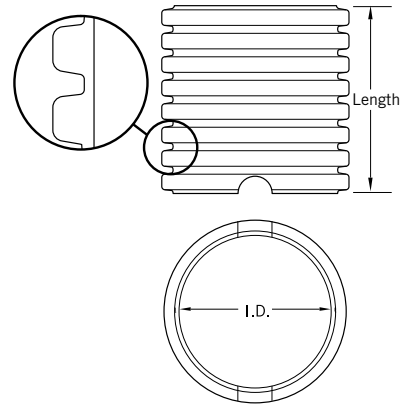

# METER PITS

## METER PITS\*

| I.D. x LENGTH                            | PRODUCT CODE   |
|--|----------------|
| 18" x 24" (450mm x 600mm)                | MP NL1 18 0001 |
| 18" x 30" (450mm x 750mm)                | MP NL1 18 0002 |
| 18" x 36" (450mm x 900mm)                | MP NL1 18 0003 |
| 18" x 48" (450mm x 1200mm)               | MP NL1 18 0004 |
| 21" x 24" (525mm x 600mm)                | MP NL1 21 0001 |
| 21" x 30" (525mm x 750mm)                | MP NL1 21 0002 |
| 21" x 36" (525mm x 900mm)                | MP NL1 21 0003 |
| 21" x 48" (525mm x 1200mm)               | MP NL1 21 0004 |
| 24" x 24" (600mm x 600mm)                | MP NL1 24 0024 |
| 24" x 30" (600mm x 750mm)                | MP NL1 24 0002 |
| 24" x 36" (600mm x 900mm)                | MP NL1 24 0003 |
| 24" x 48" (600mm x 1200mm)               | MP NL1 24 0008 |
| 18" x 12' (450mm x 3.5m) (UNCUT SECTION) | MP PL1 18 0012 |
| 21" x 12' (525mm x 3.5m) (UNCUT SECTION) | MP PL1 21 0012 |
| 24" x 12' (600mm x 3.5m) (UNCUT SECTION) | MP PL1 24 0012 |

\*ALL METER PITS ARE WHITE AND NOTCHED.  
UNCUT SECTIONS DO NOT HAVE NOTCHES.

**METER PITS**